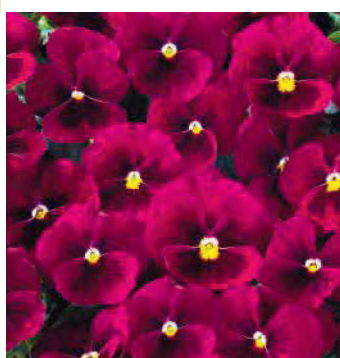

483175 Twix® Rose with Eye F1