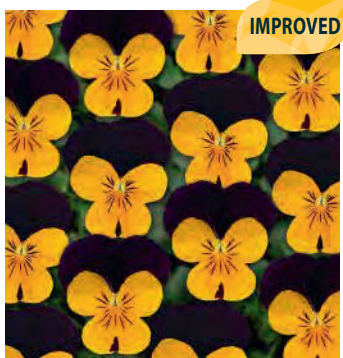

483125 Twix® Orange Purple Wing F1