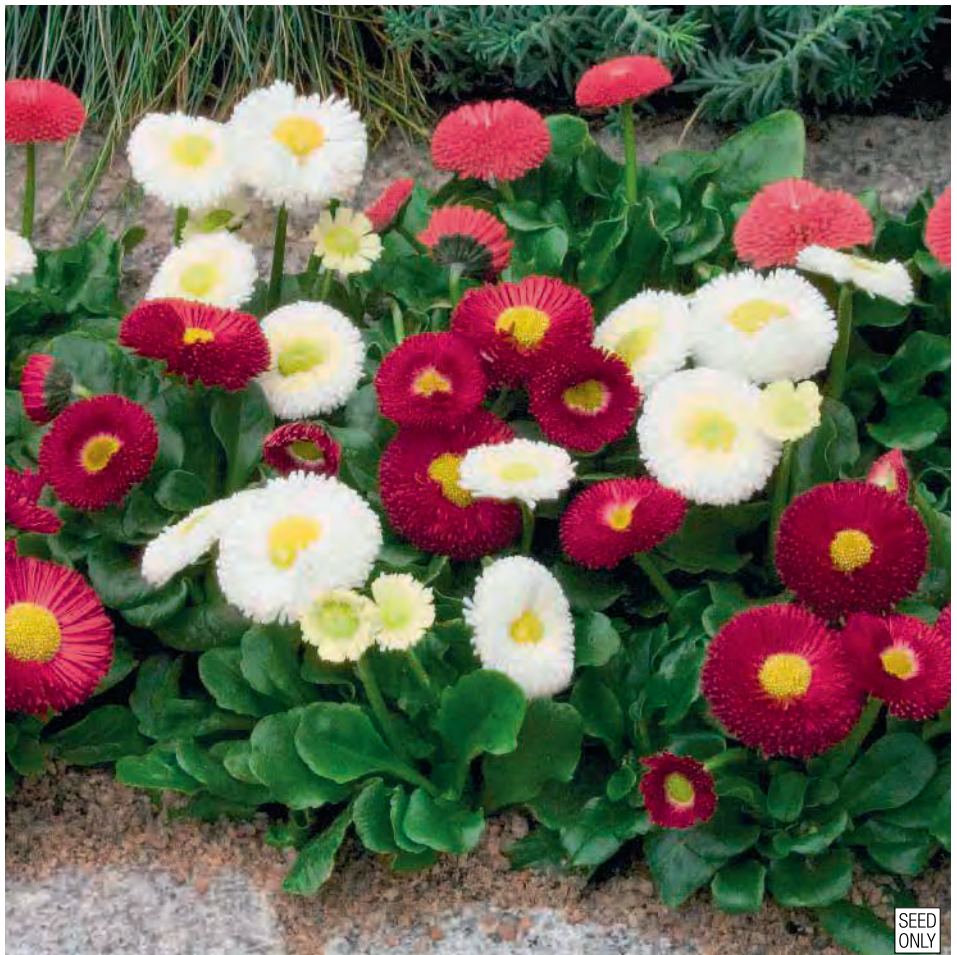

409215 Speedstar® Plus Mix

SEED ONLY