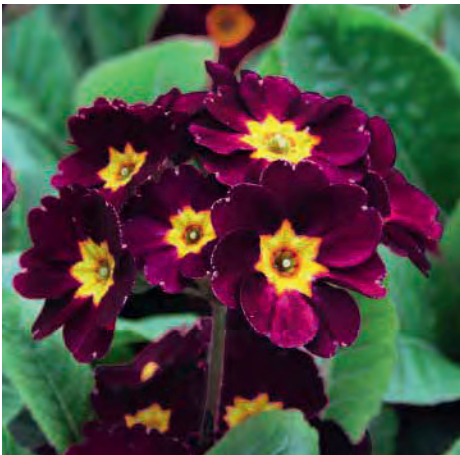

468694 Inara® Velvet F1