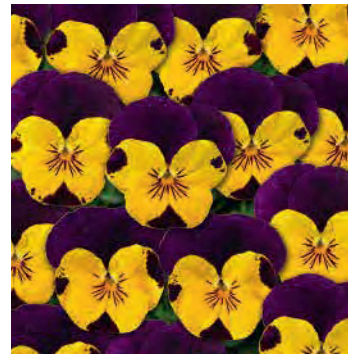

483093 Twix® Gold Purple Wing F1