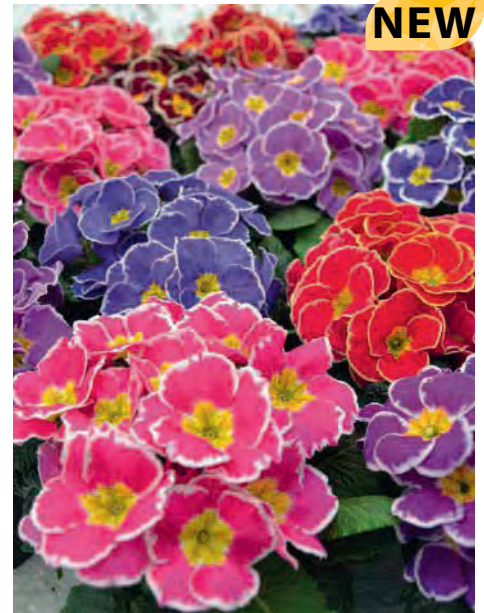

472085 Sacarina Mix F1