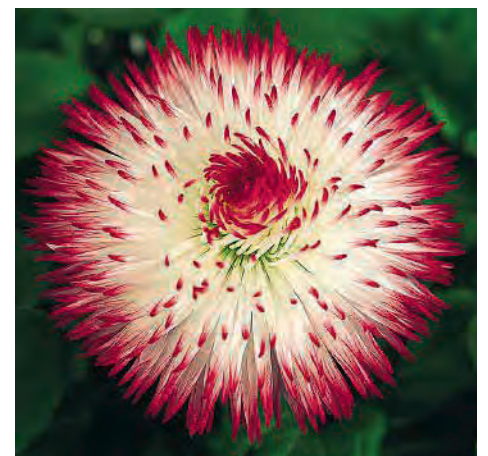

409465 Habanera® White with Red Tips

Roggli

- Very large, solitary flowers with a slightly tubular shape
- Comparatively early, large flowers
- Robust, vigorous habit

409500	Red Red	480	SEED
409510	White White	480	SEED